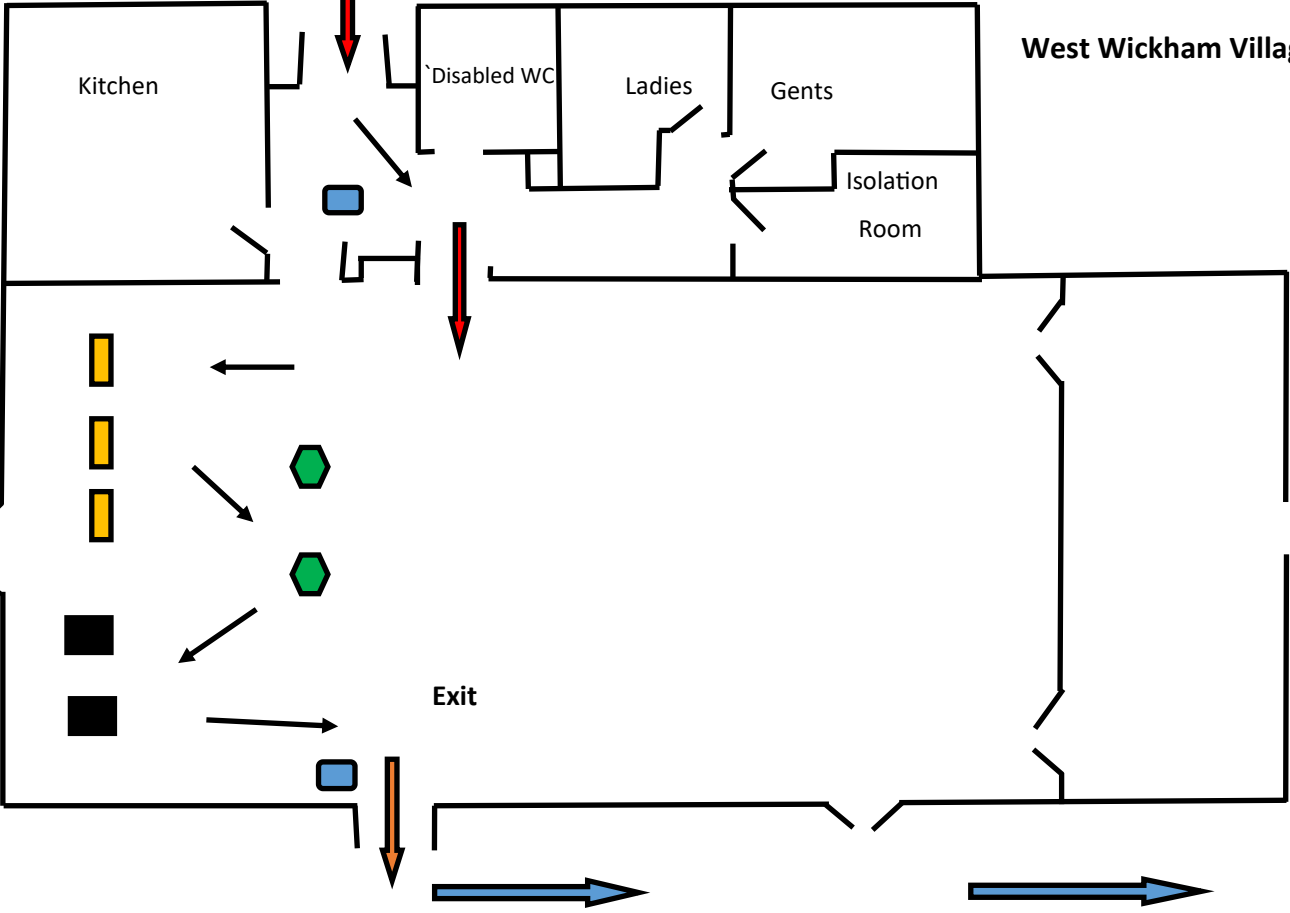

Entrance

West Wickham Village Hall—Election Arrangements

Hall Dimensions
9m x 18.5m

-  Hand Sanitising Station
-  Table
-  Voting booth
-  Ballot Box
-  Flow direction in Hall

Return to Car Park or High Street